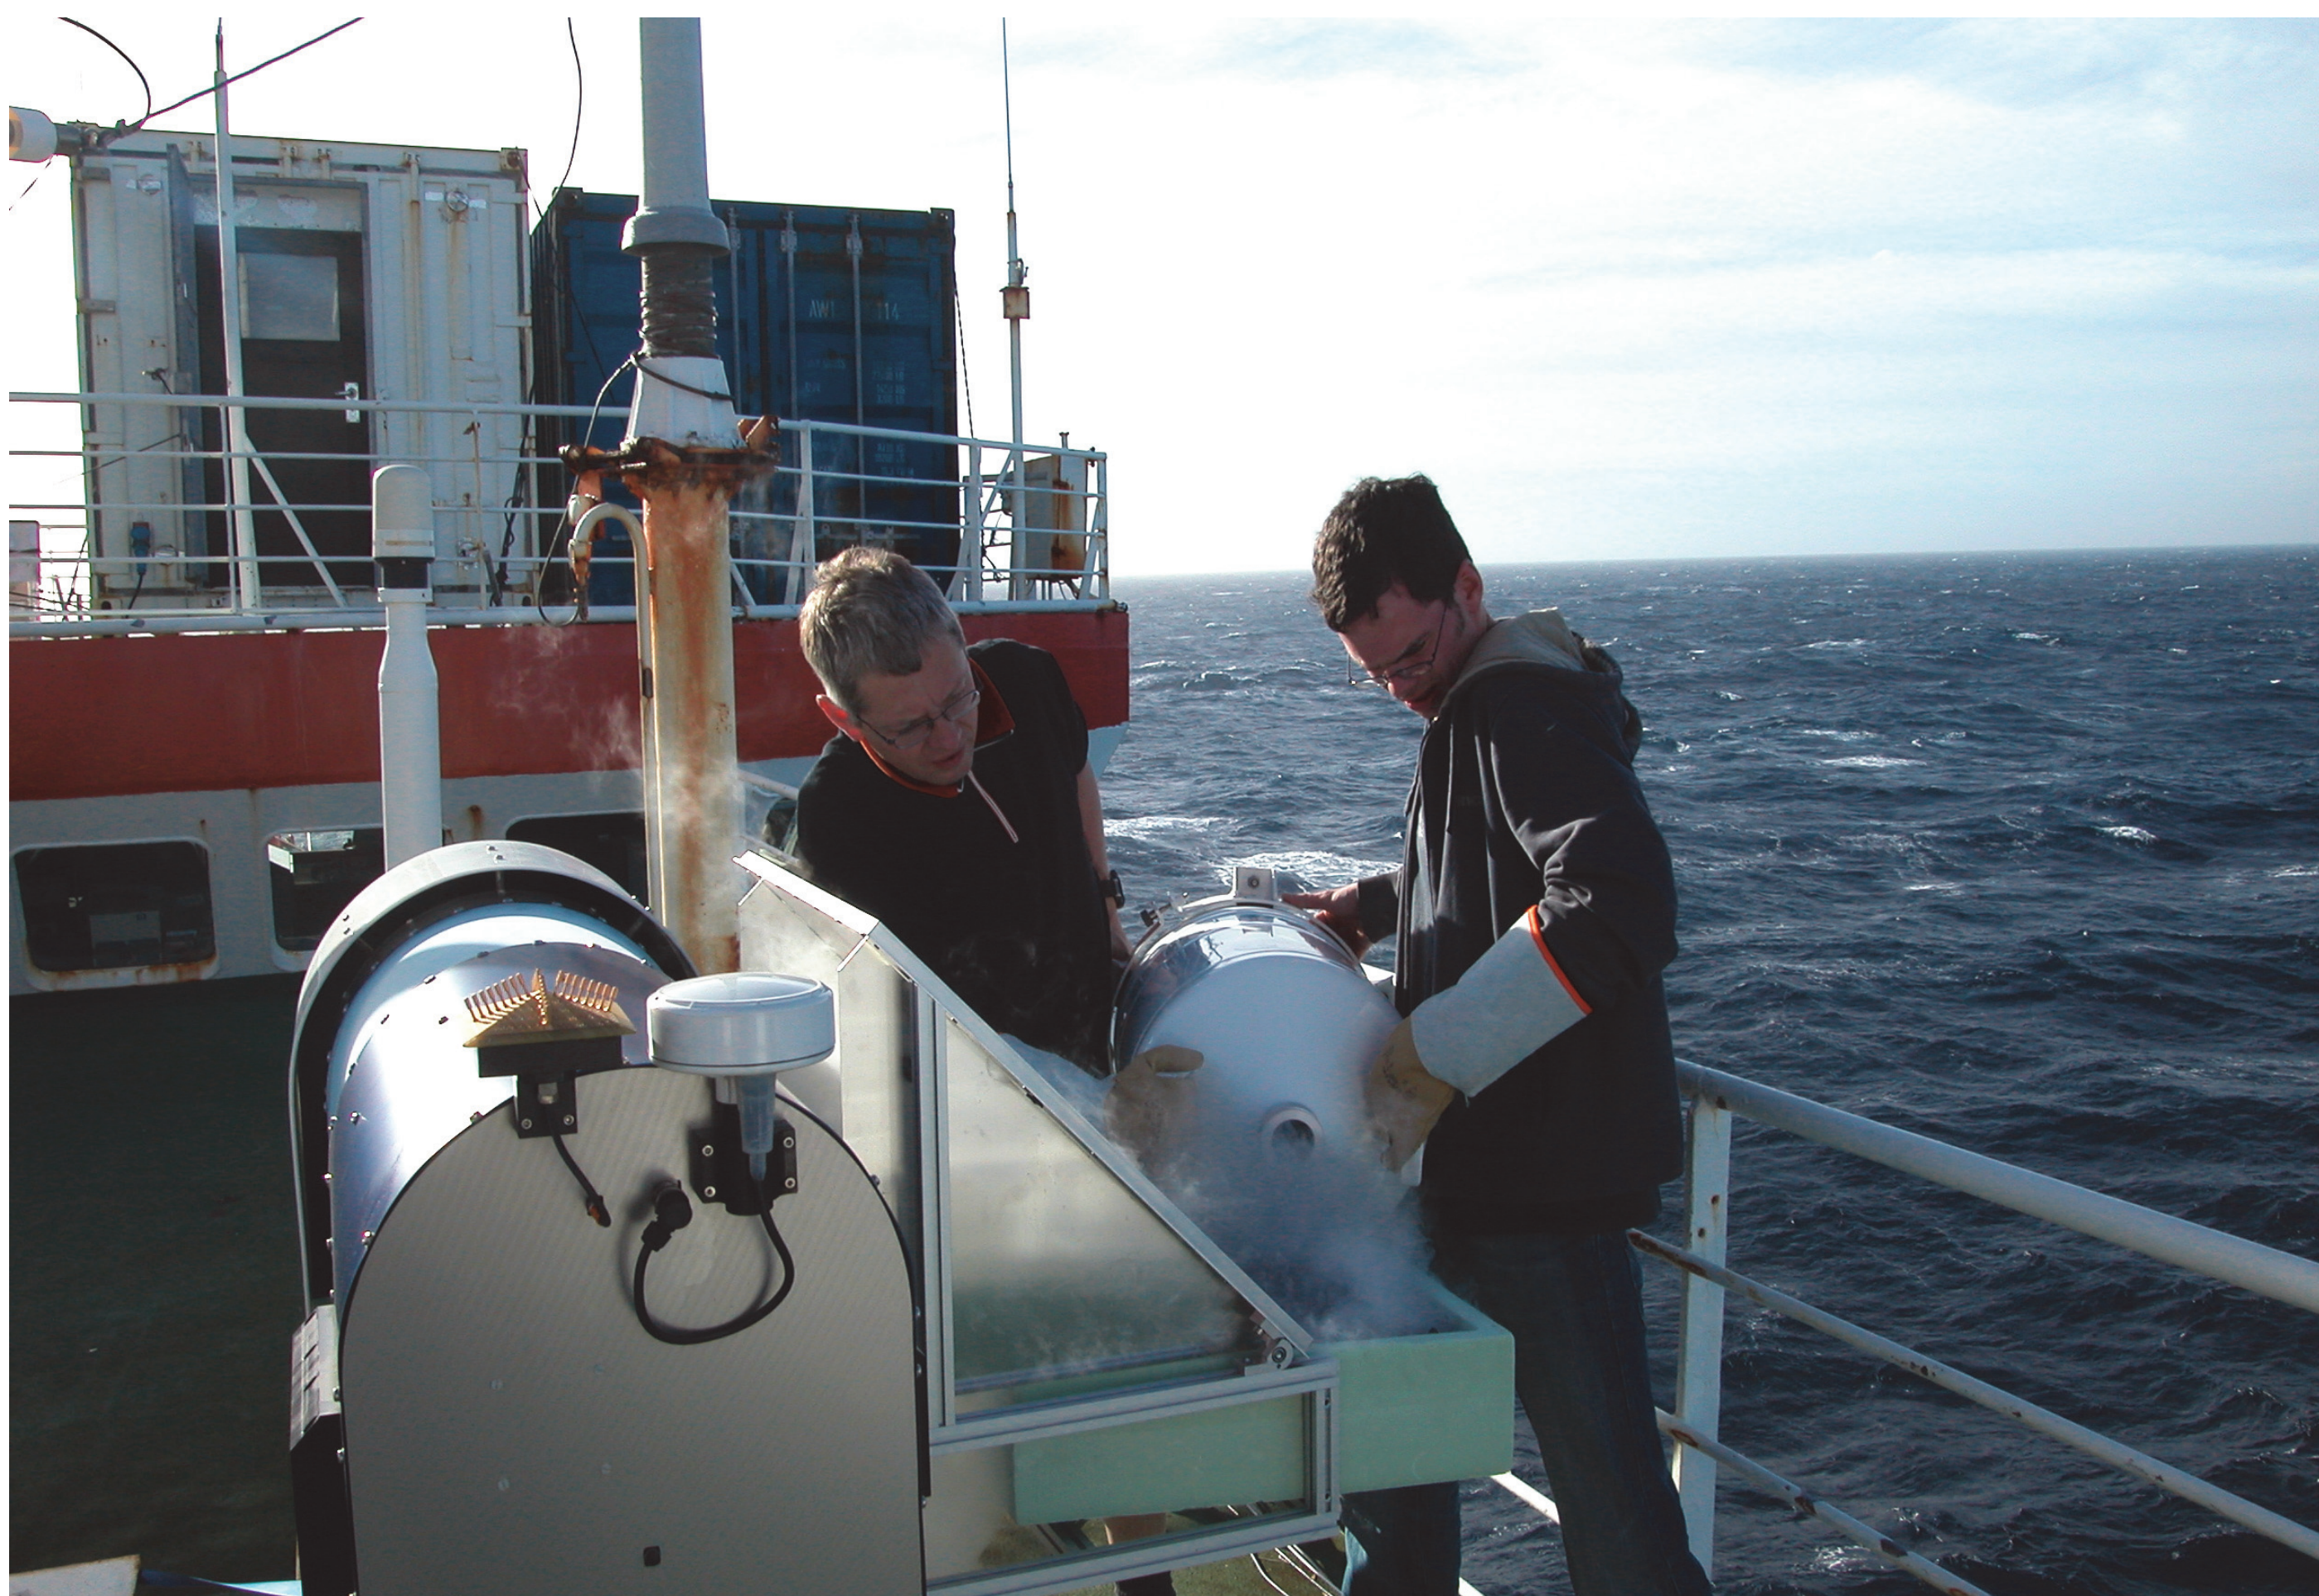

Barbados

R/V Vessel Polarstern, Atlantic

Paranal Observatory, Chile, 2635 m

Summit Station, Greenland, 3210 m

Chajnantor Plateau, Chile, 5232 m