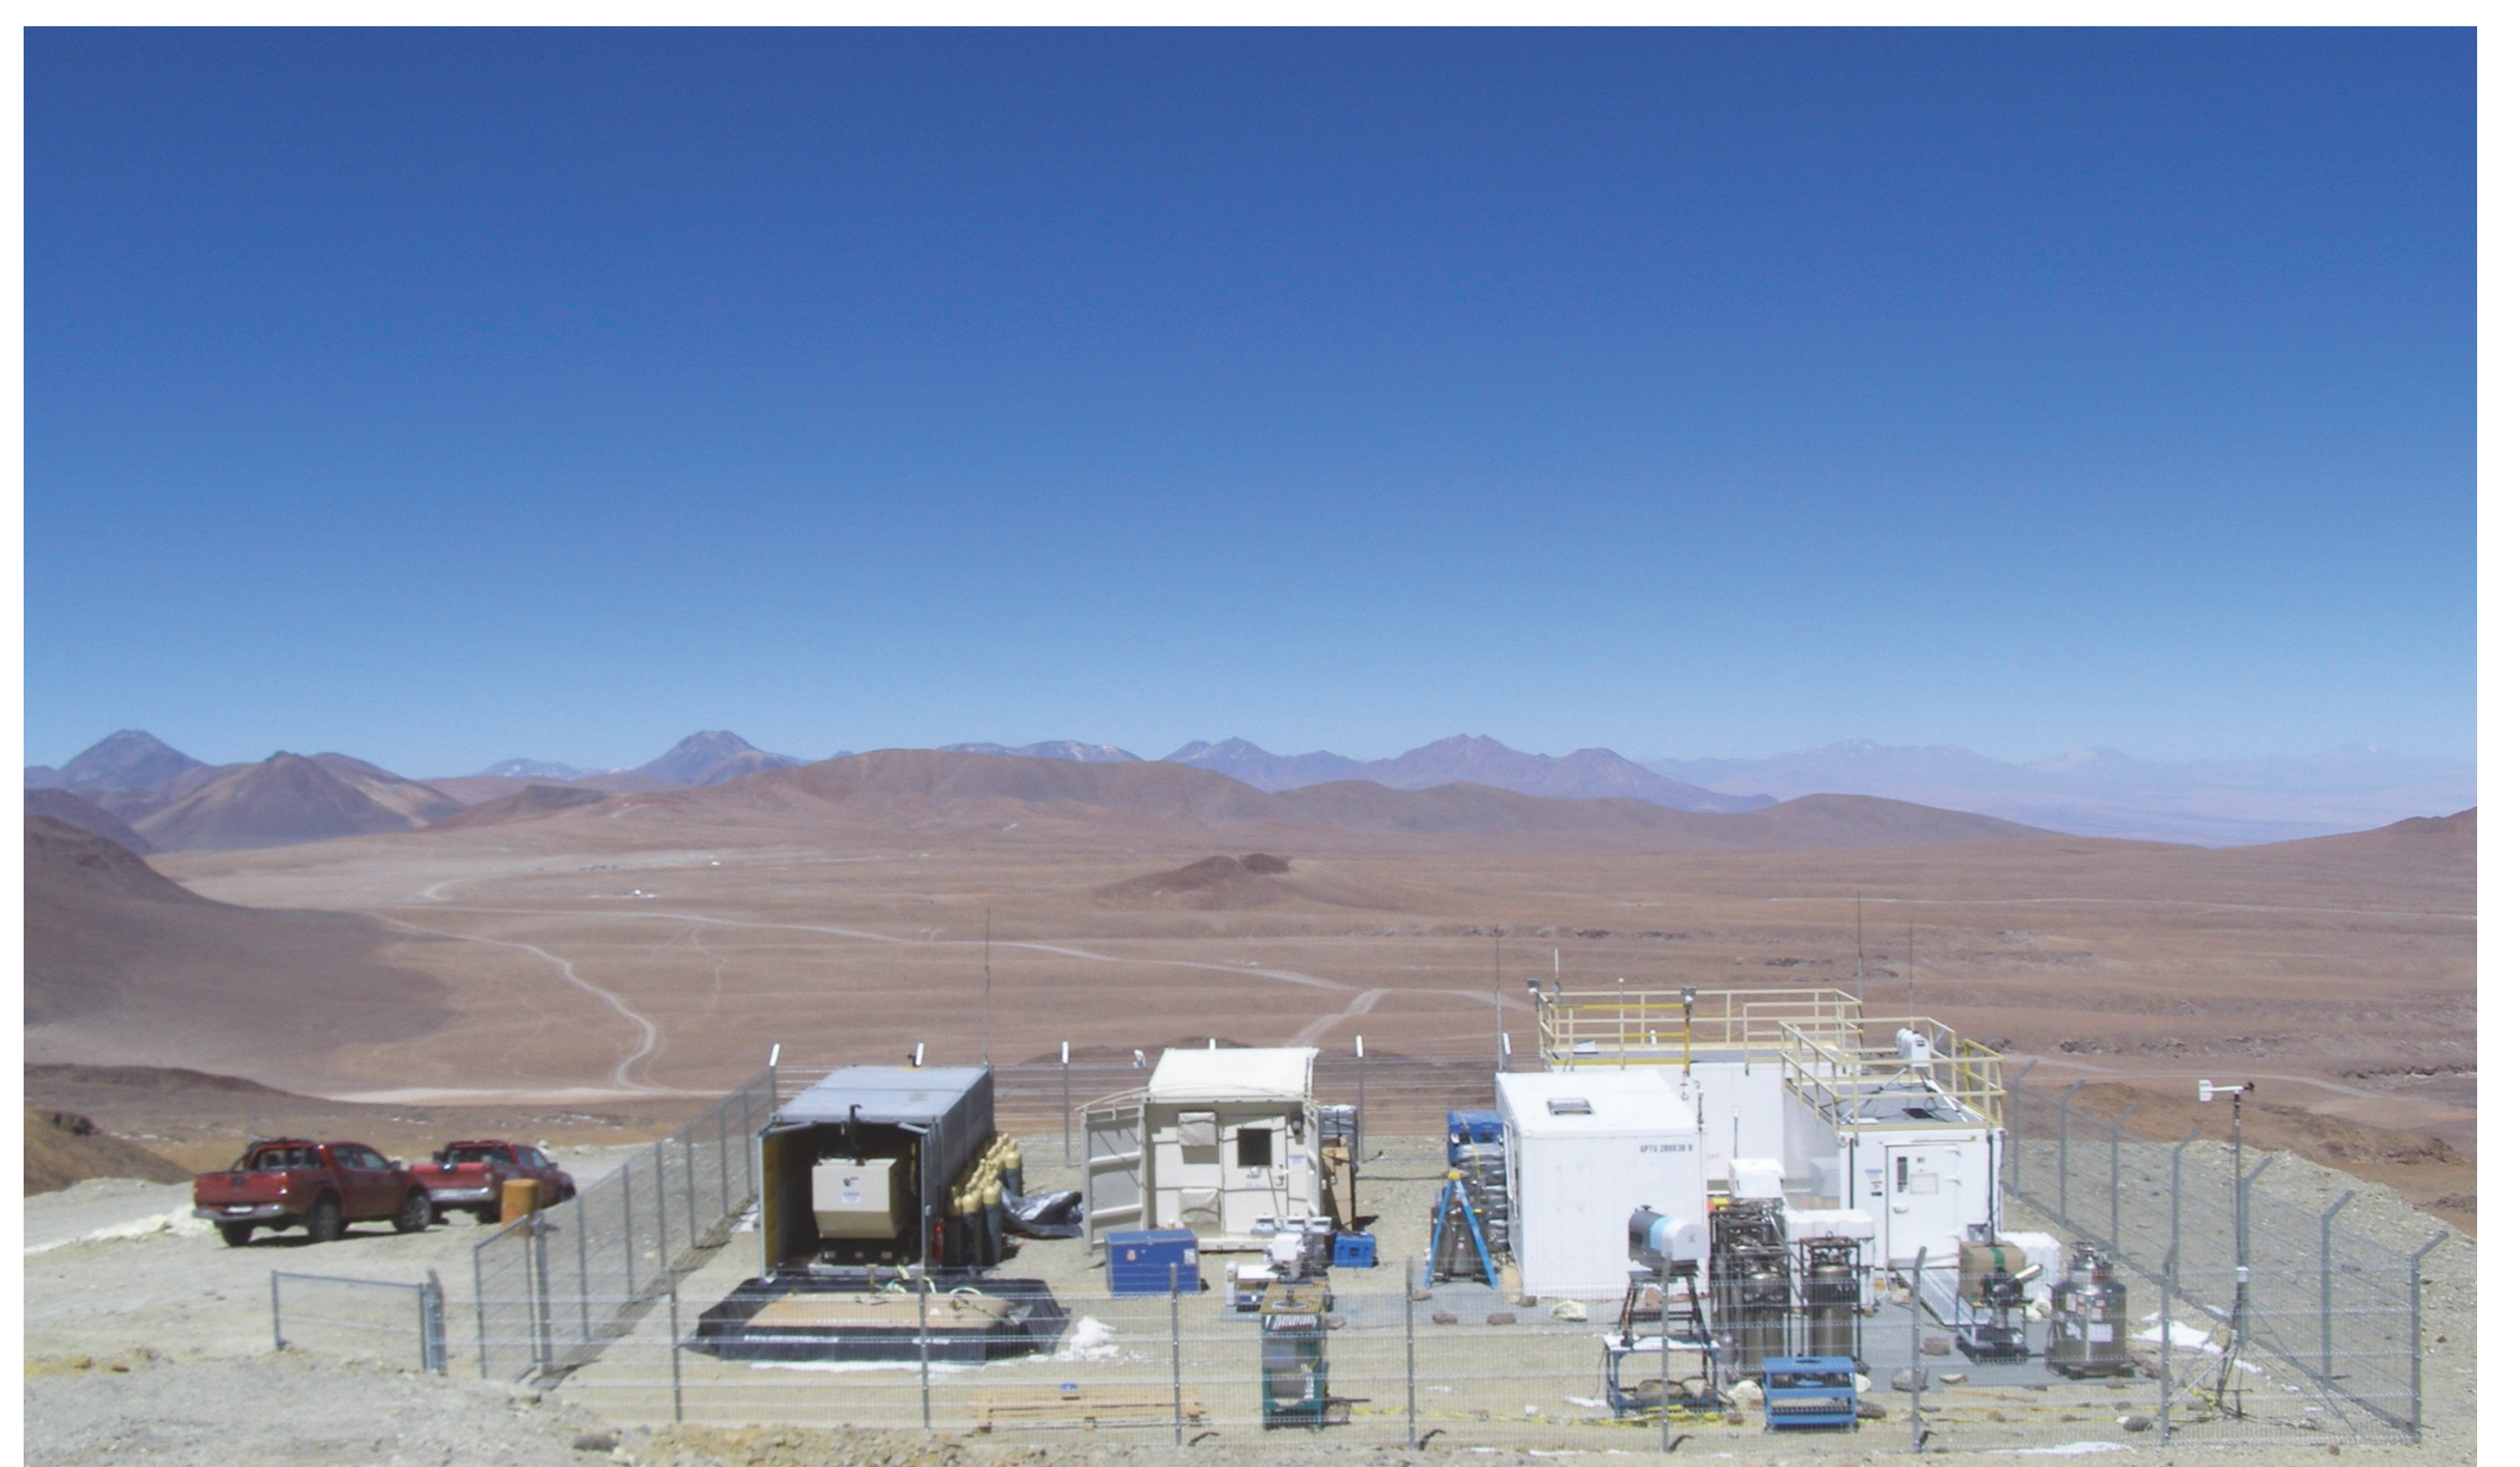

Barbados

R/V Vessel Polarstern, Atlantic

Paranal Observatory, Chile, 2635 m

Summit Station, Greenland, 3210 m

Chajnantor Plateau, Chile, 5232 m