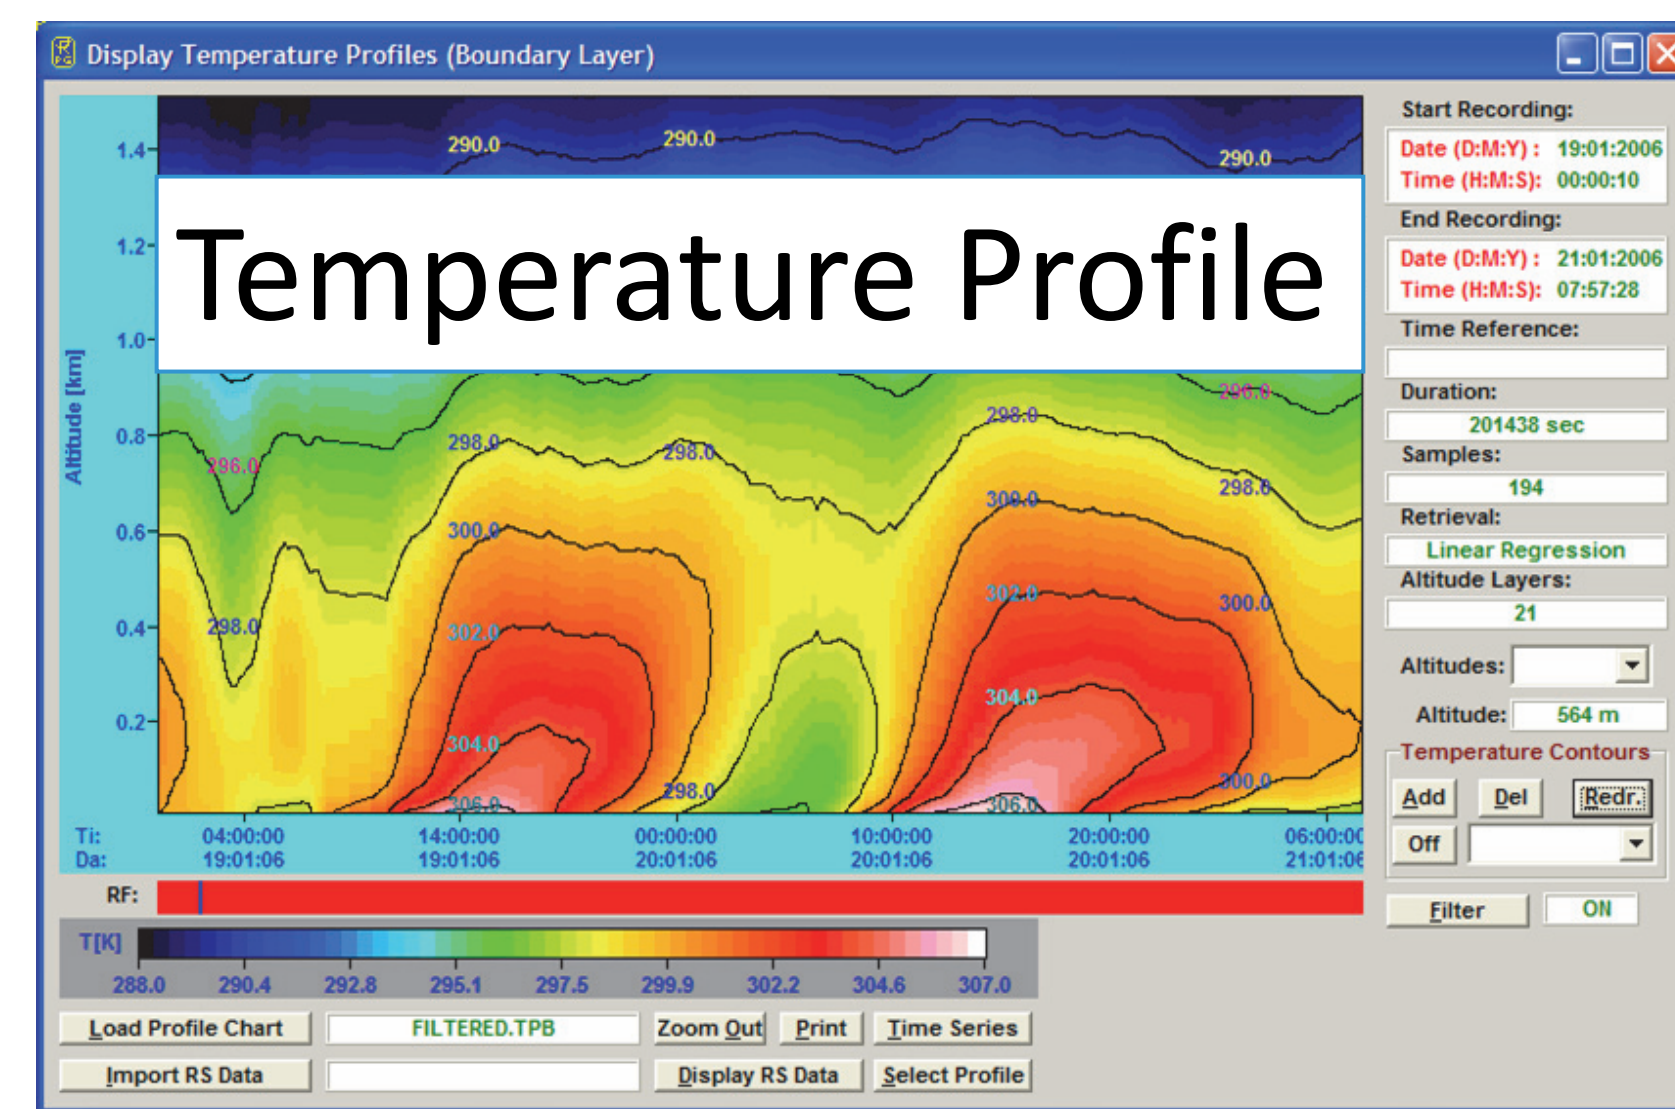

CAOS, Bangalore, India

Zugspitze, Germany, 2650 m asl

**Microwave Absorption / Emission**

Eureka, Ellesmere Island, Canada

Ny-Alesund, Spitsbergen, Norway