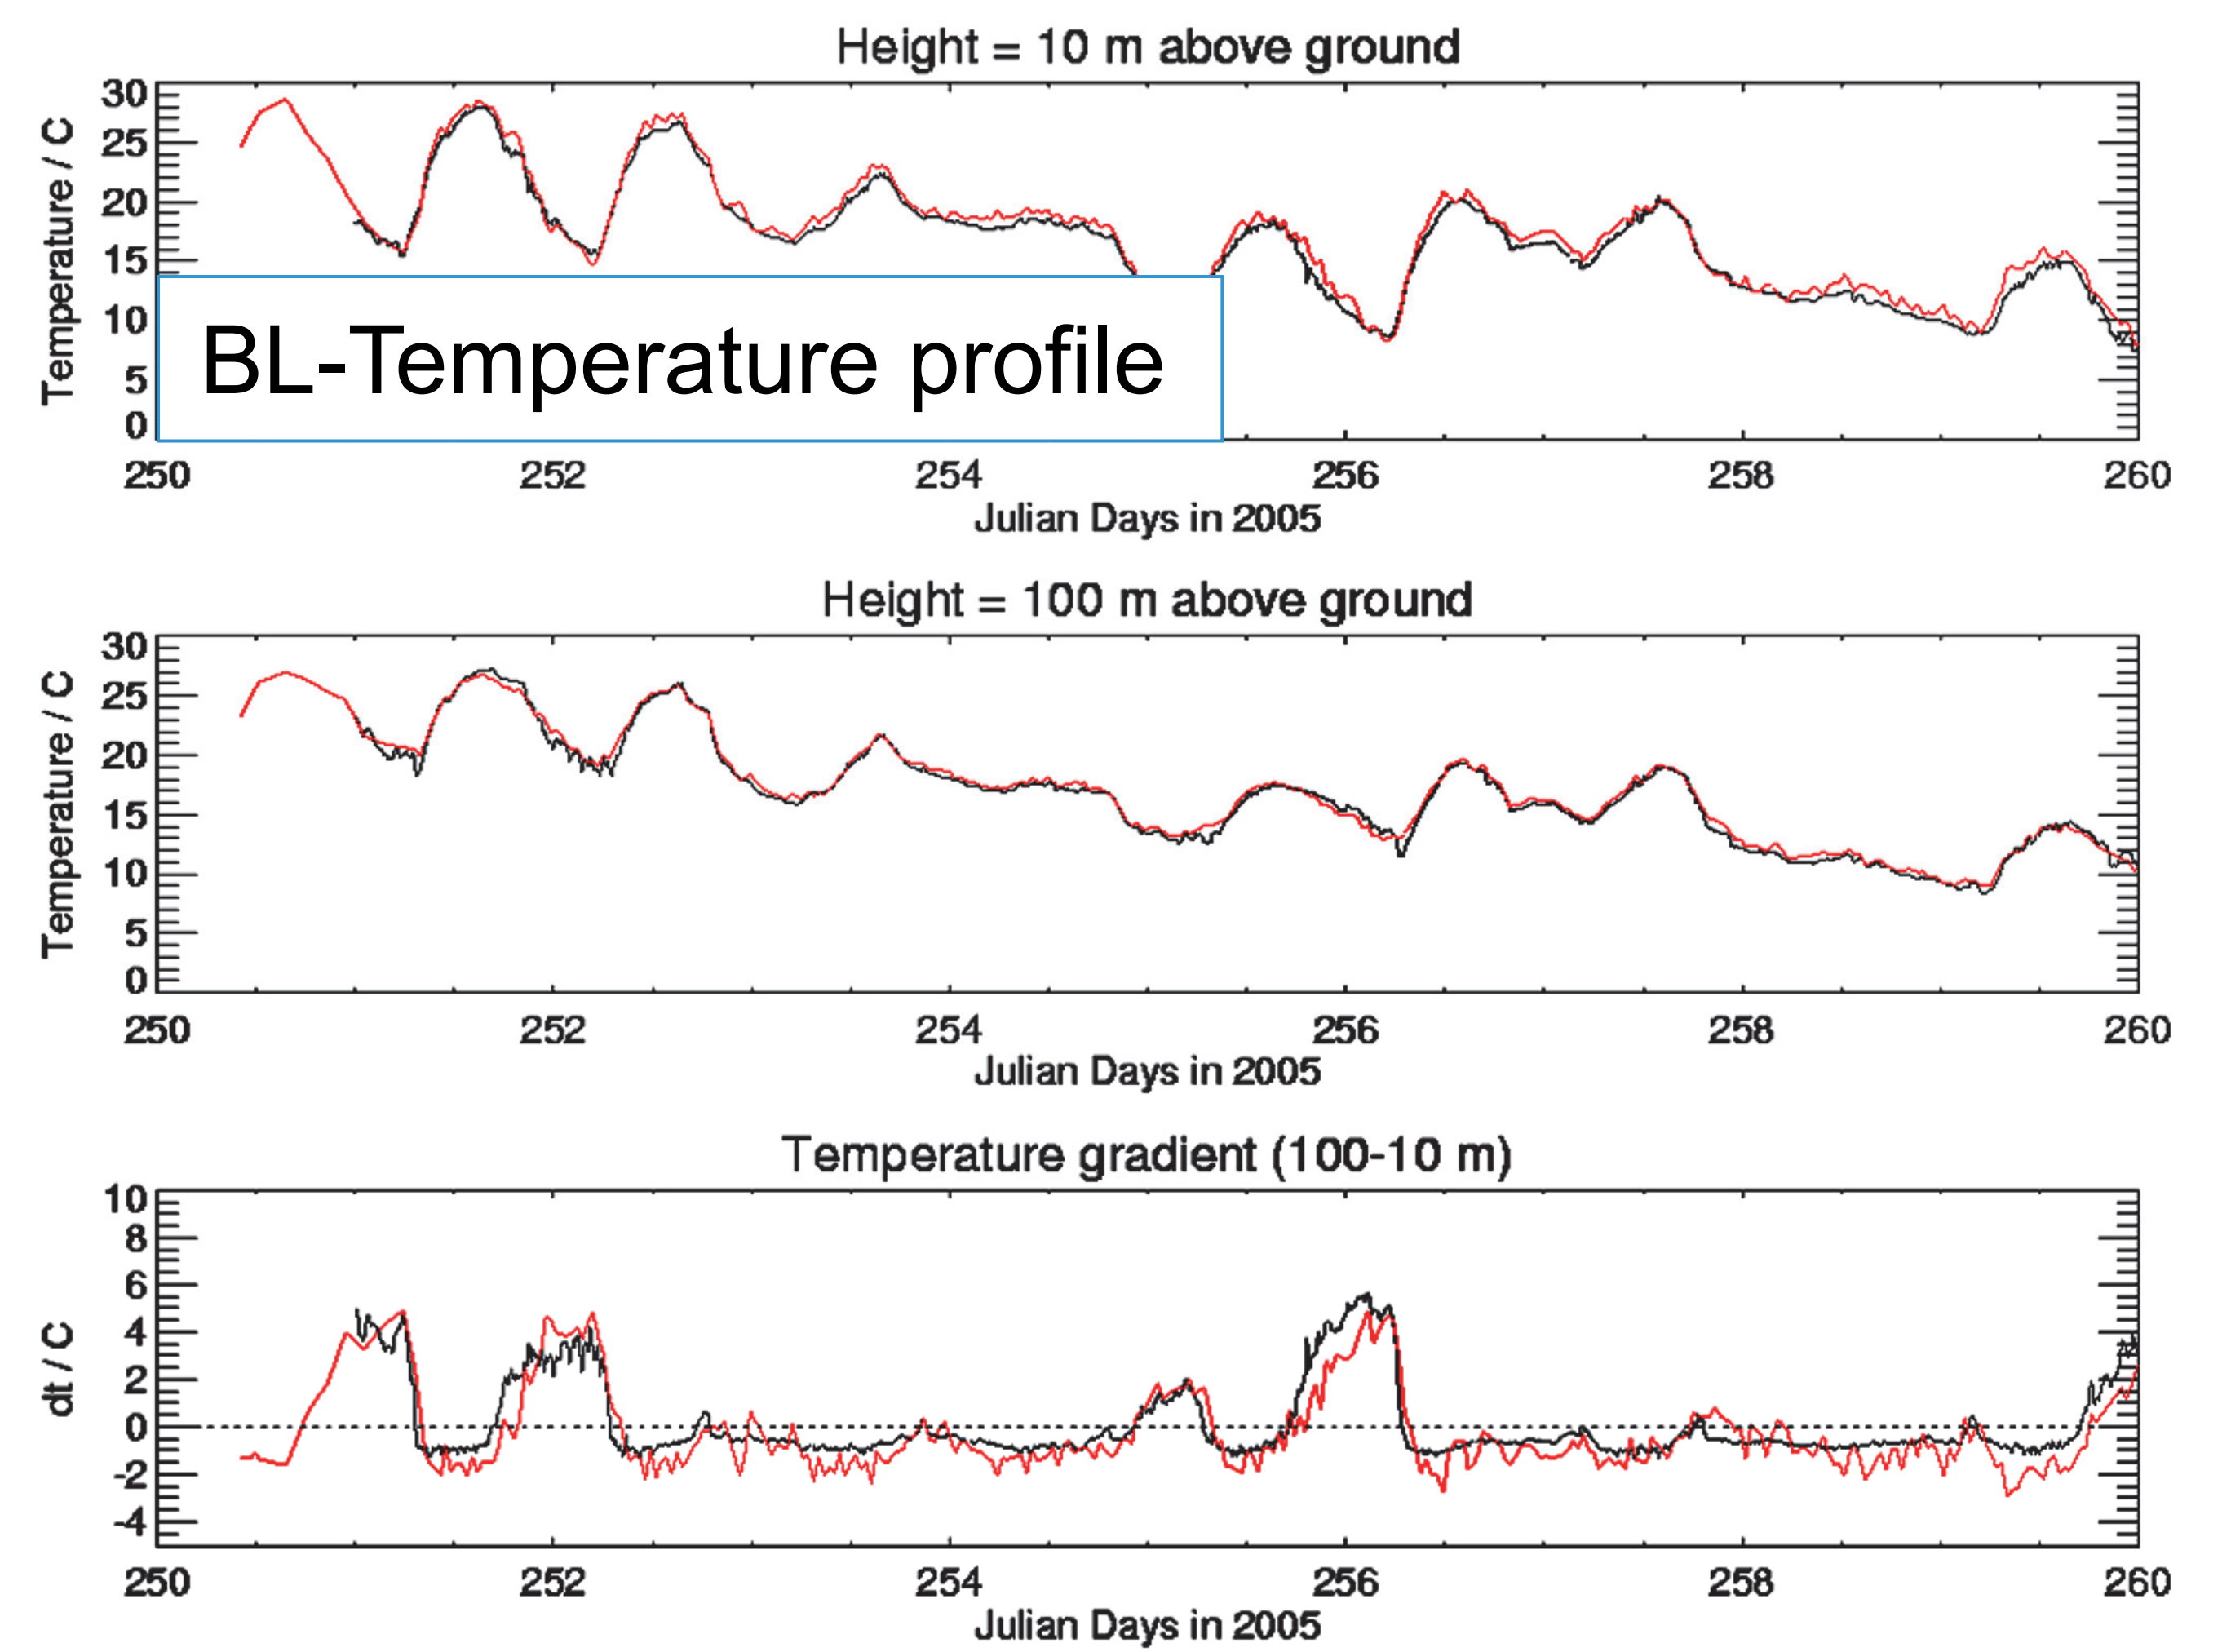

CAOS, Bangalore, India

Zugspitze, Germany, 2650 m asl

**Microwave Absorption / Emission**

Eureka, Ellesmere Island, Canada

Ny-Alesund, Spitsbergen, Norway