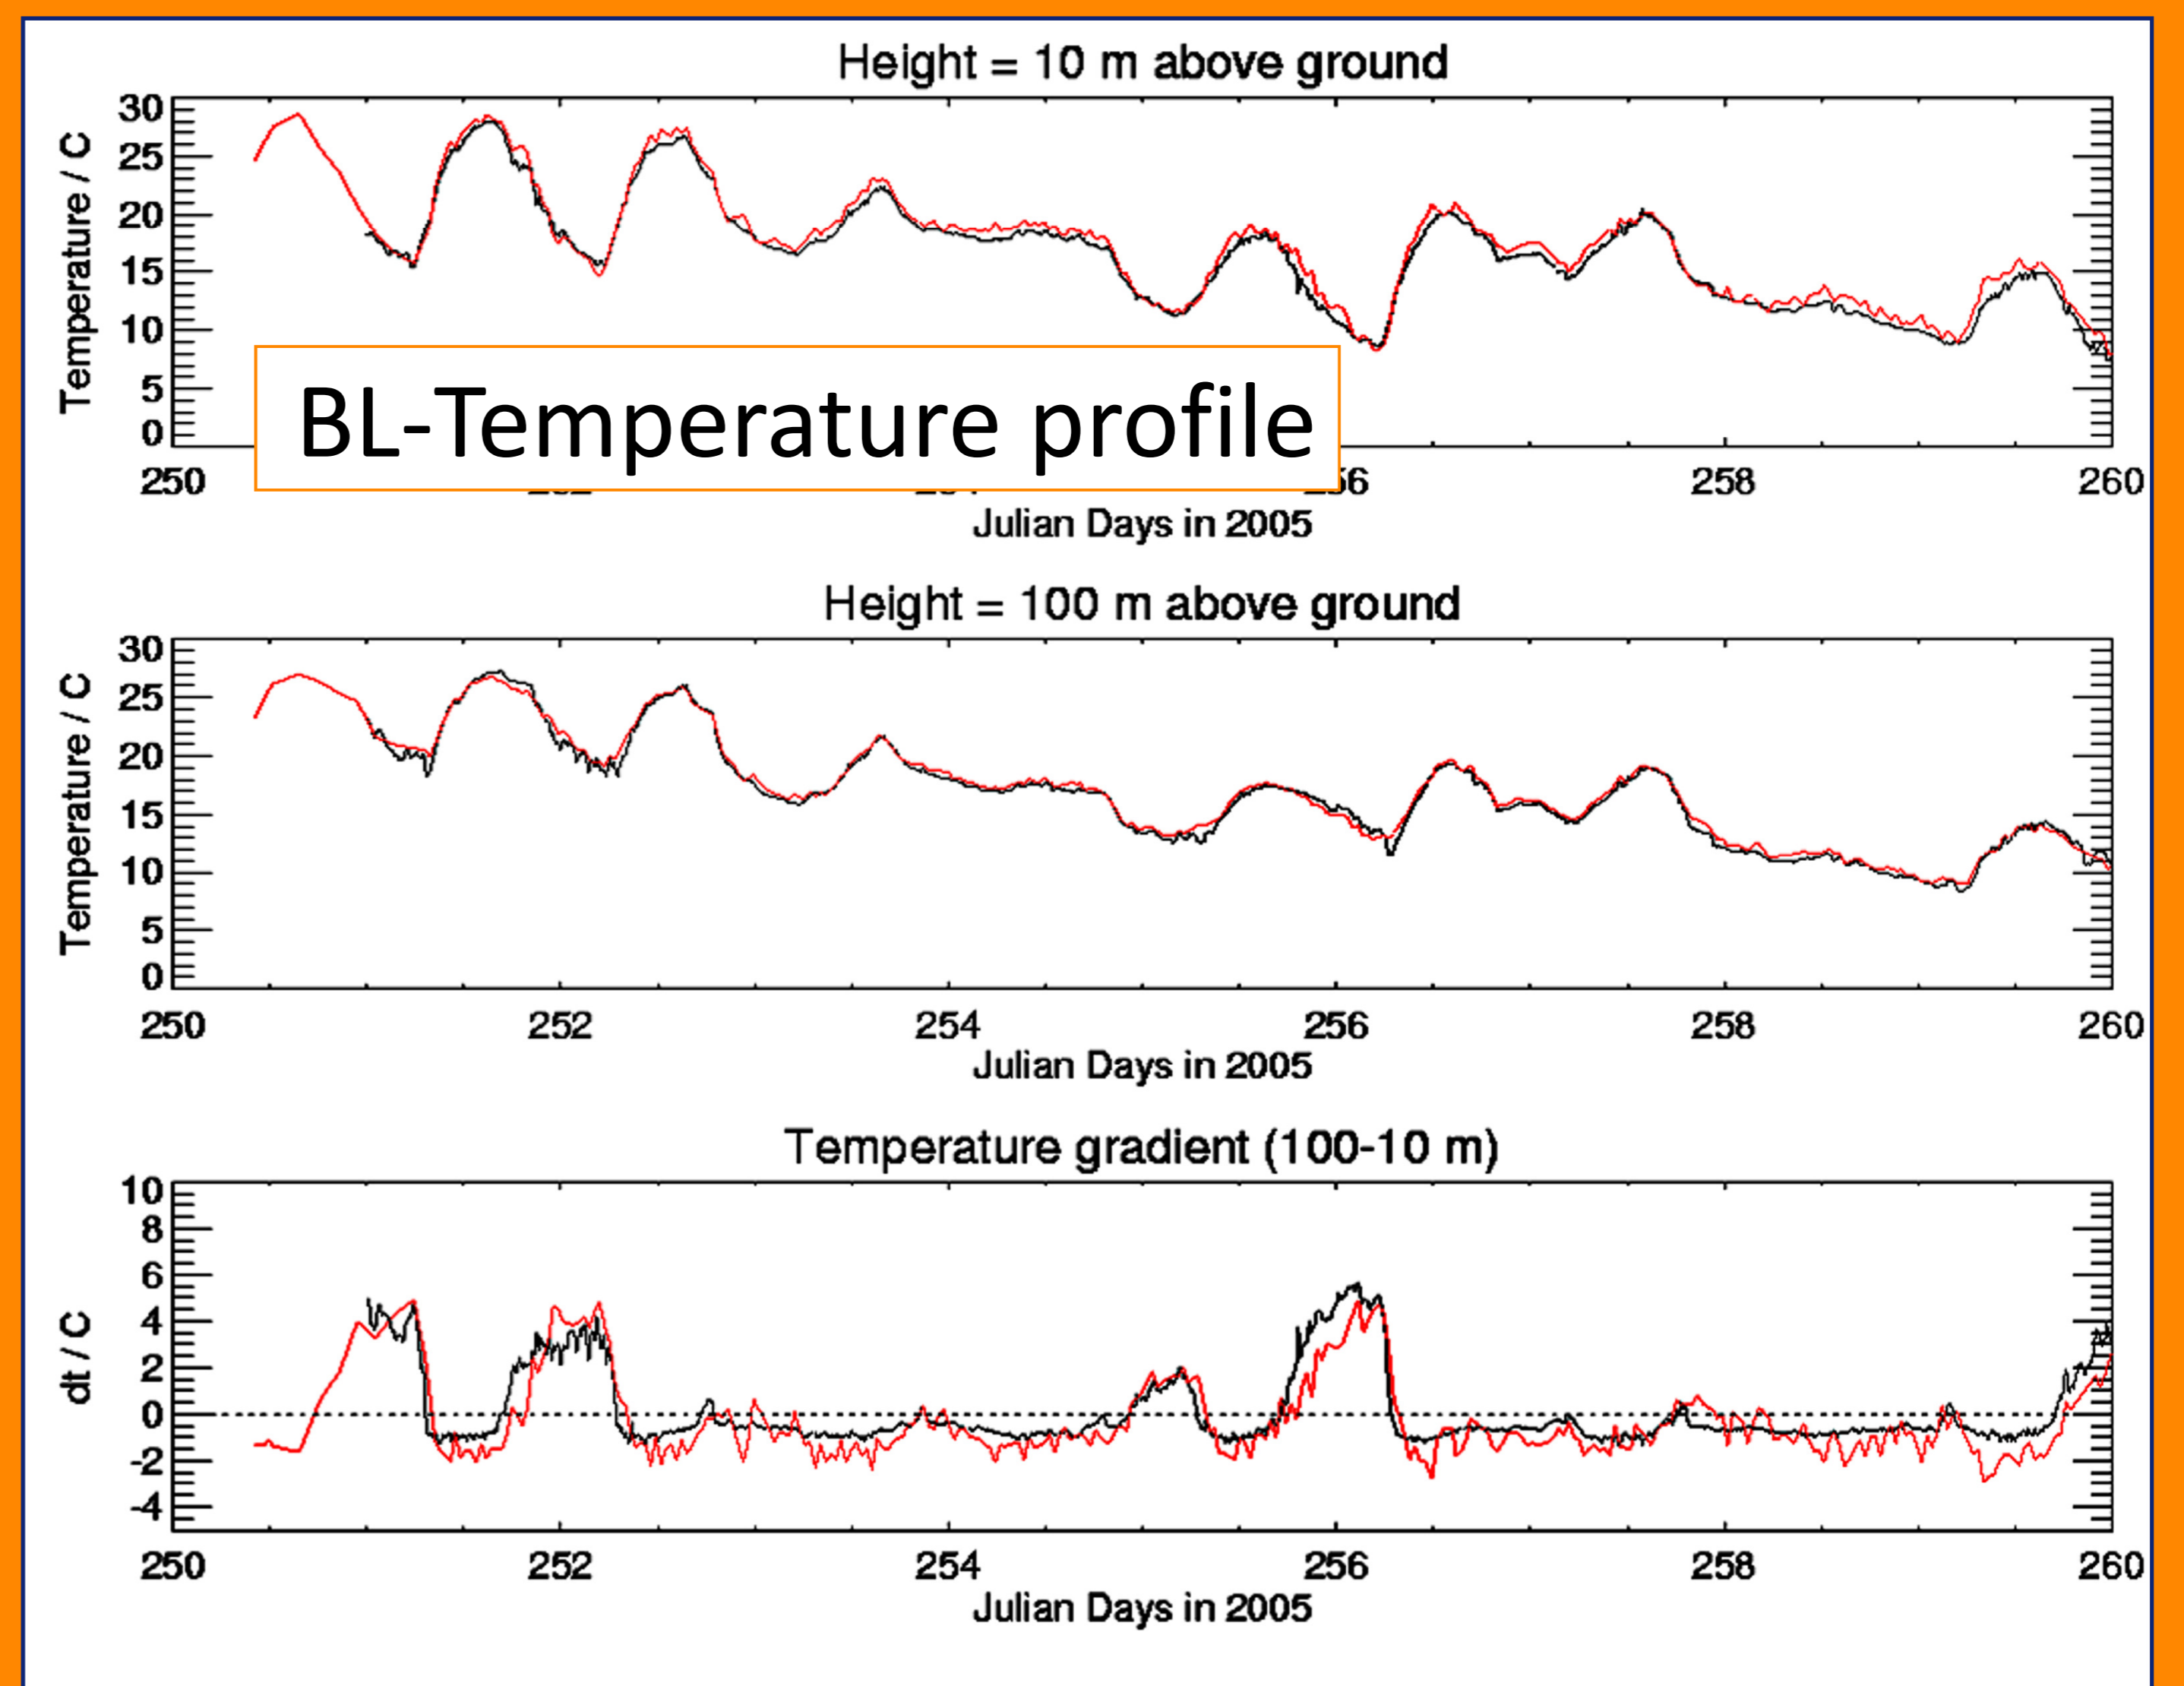

Microwave Radiometers for Atmospheric Profiling (RPG-PRO)

CAOS, Bangalore, India

Zugspitze, Germany, 2650 m asl

Eureka, Ellesmere Island, Canada

Ny-Alesund, Spitsbergen, Norway