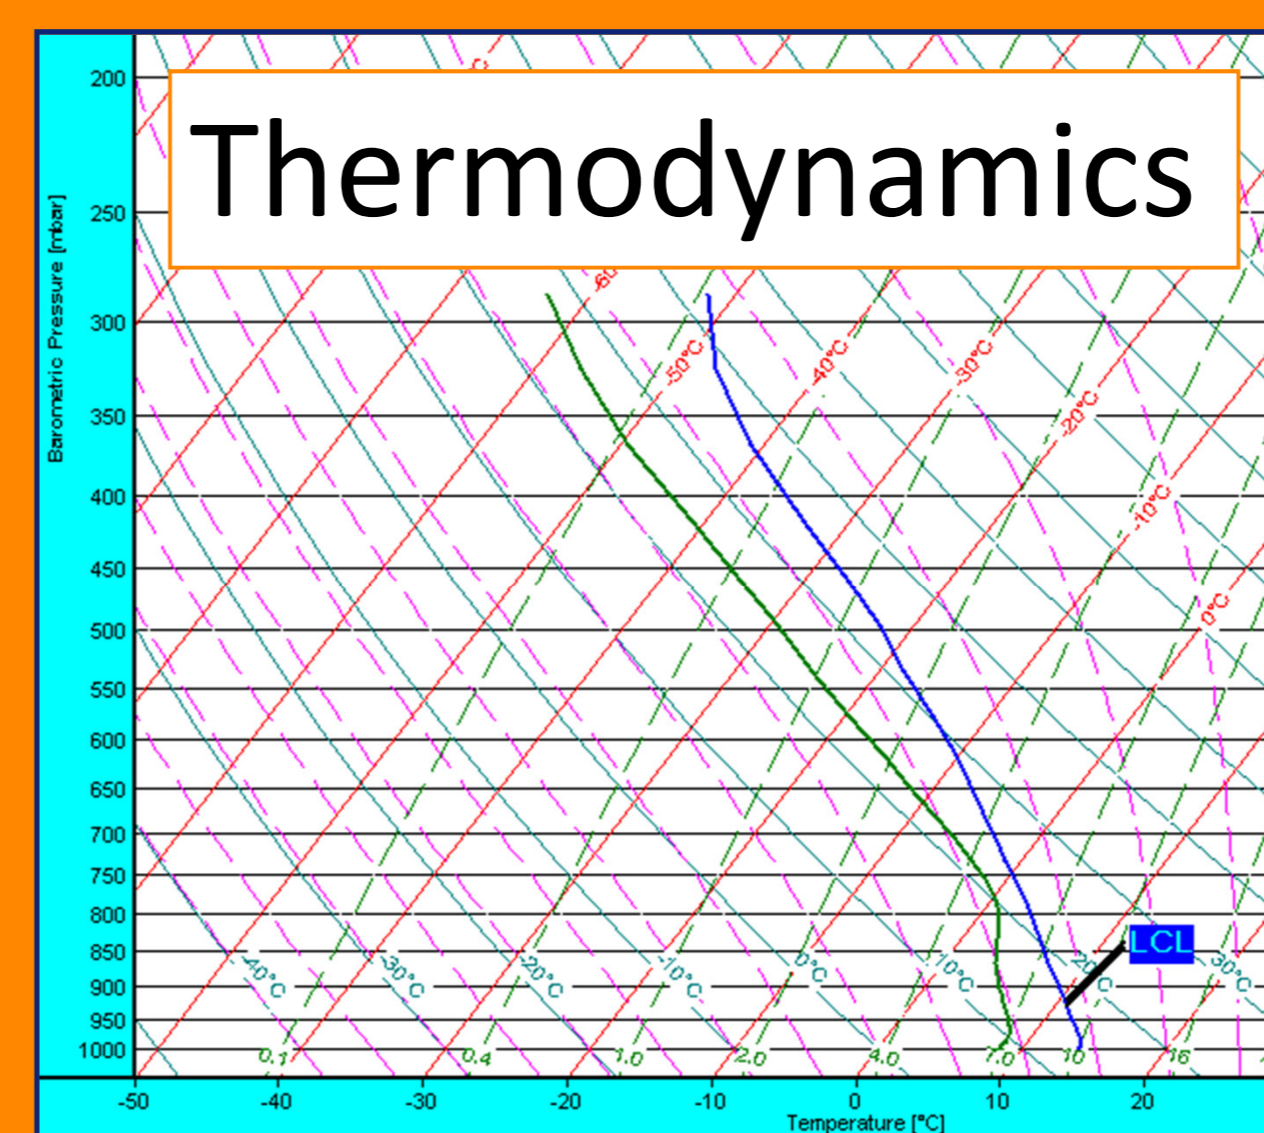

Microwave Radiometers for Atmospheric Profiling (RPG-PRO)

CAOS, Bangalore, India

Zugspitze, Germany, 2650 m asl

Eureka, Ellesmere Island, Canada

Ny-Alesund, Spitsbergen, Norway