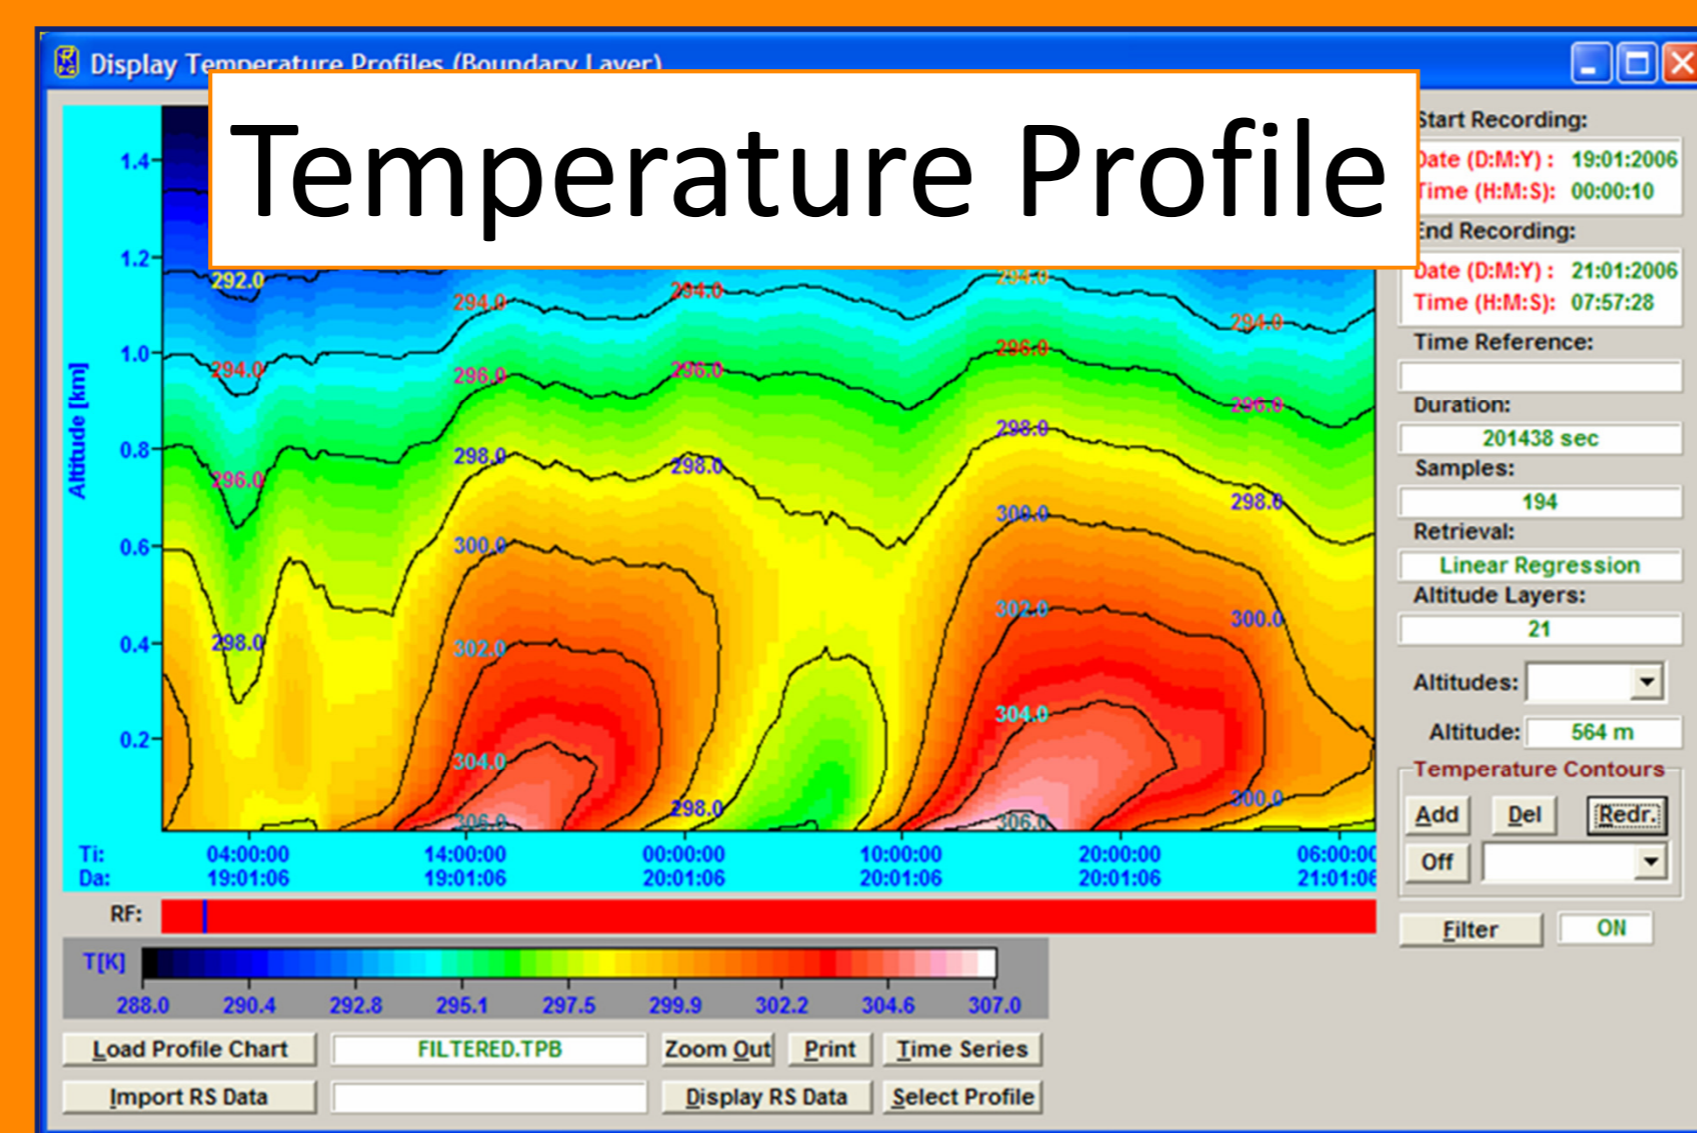

Microwave Radiometers for Atmospheric Profiling (RPG-PRO)

CAOS, Bangalore, India

Zugspitze, Germany, 2650 m asl

Eureka, Ellesmere Island, Canada

Ny-Alesund, Spitsbergen, Norway