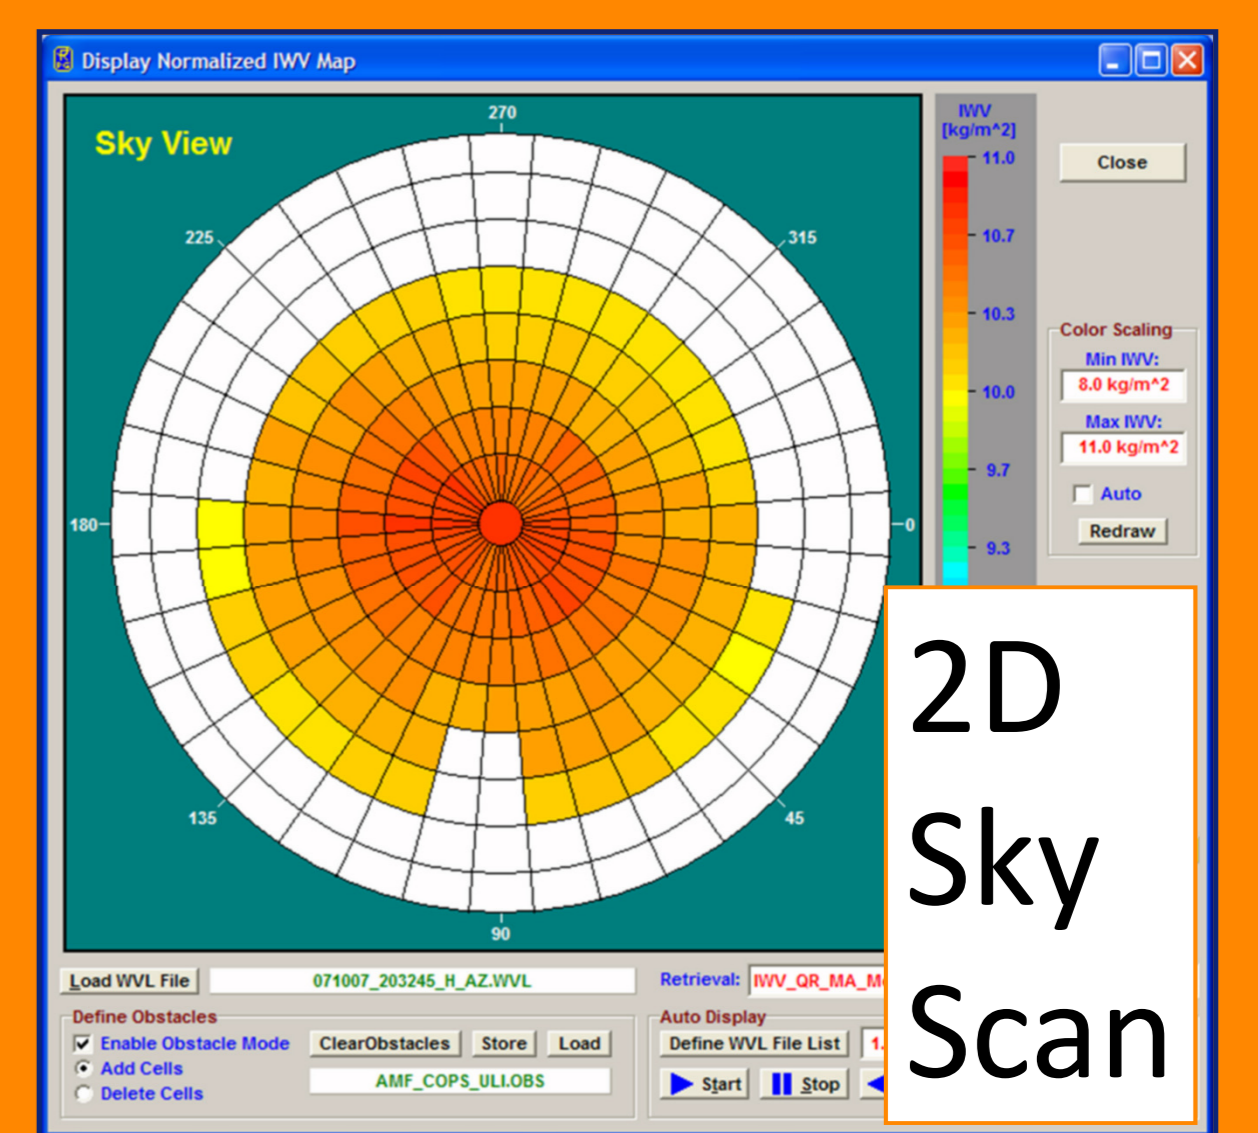

Microwave Radiometers for Atmospheric Profiling (RPG-PRO)

CAOS, Bangalore, India

Zugspitze, Germany, 2650 m asl

Eureka, Ellesmere Island, Canada

Ny-Alesund, Spitsbergen, Norway