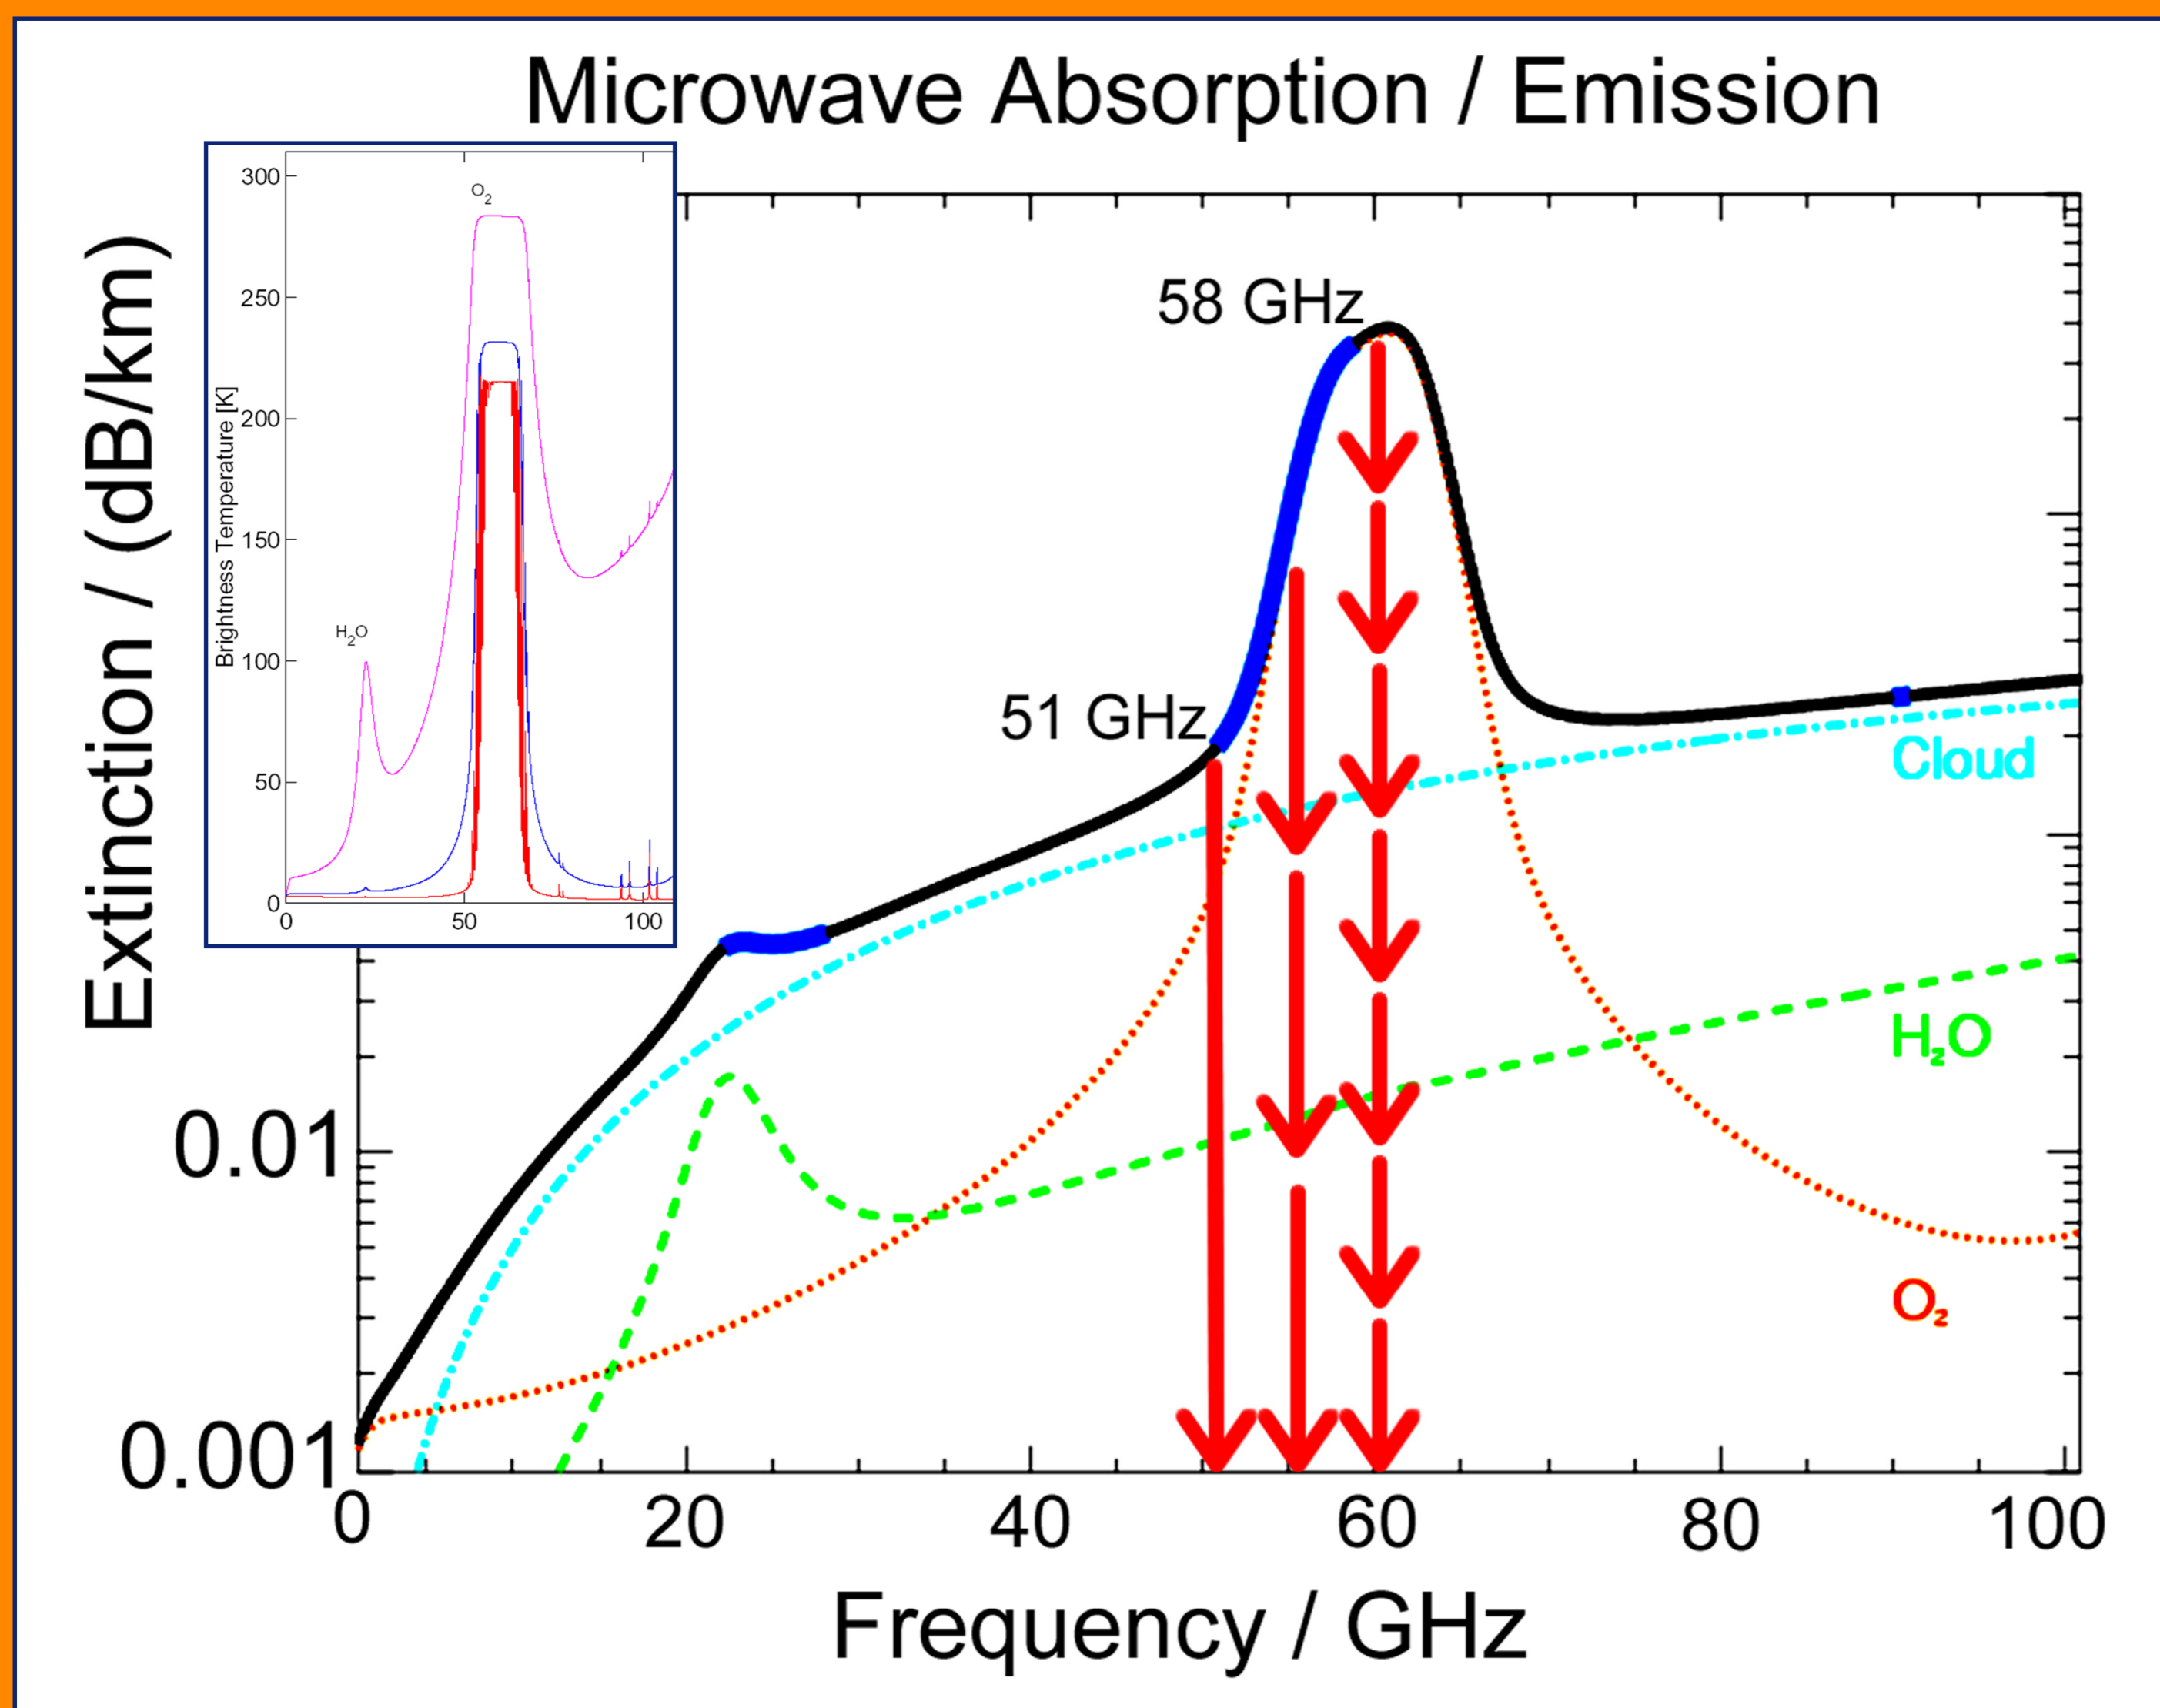

Microwave Radiometers for Atmospheric Profiling (RPG-PRO)

CAOS, Bangalore, India

Zugspitze, Germany, 2650 m asl

Eureka, Ellesmere Island, Canada

Ny-Alesund, Spitsbergen, Norway