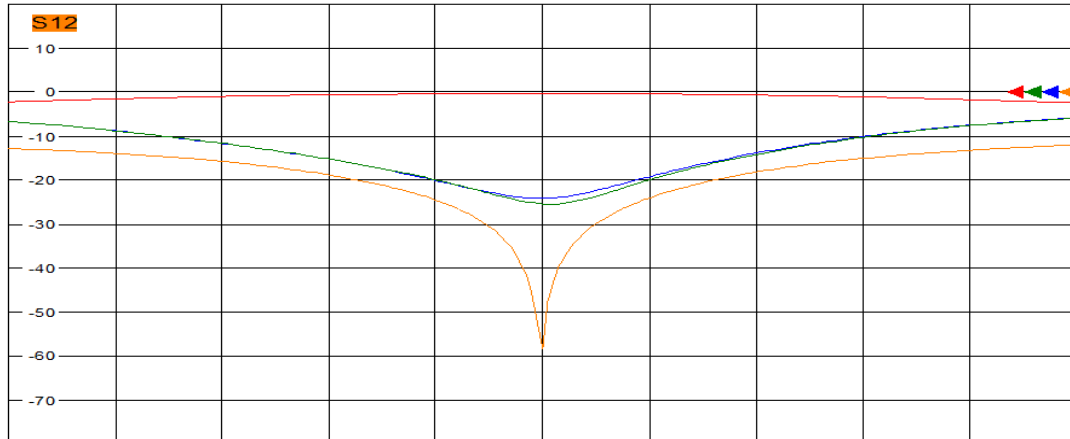

Typical Performance

WYI 80-90

Trc1 **S11** dB Mag 10 dB / Ref 0 dB Cal
Trc2 **S22** dB Mag 10 dB / Ref 0 dB Cal
Trc3 **S21** dB Mag 10 dB / Ref 0 dB Cal
Trc4 **S12** dB Mag 10 dB / Ref 0 dB Cal

Ch1 Arb fb Start 80 GHz Pb 0 dBm Stop 90 GHz
31.07.2013, 06:23