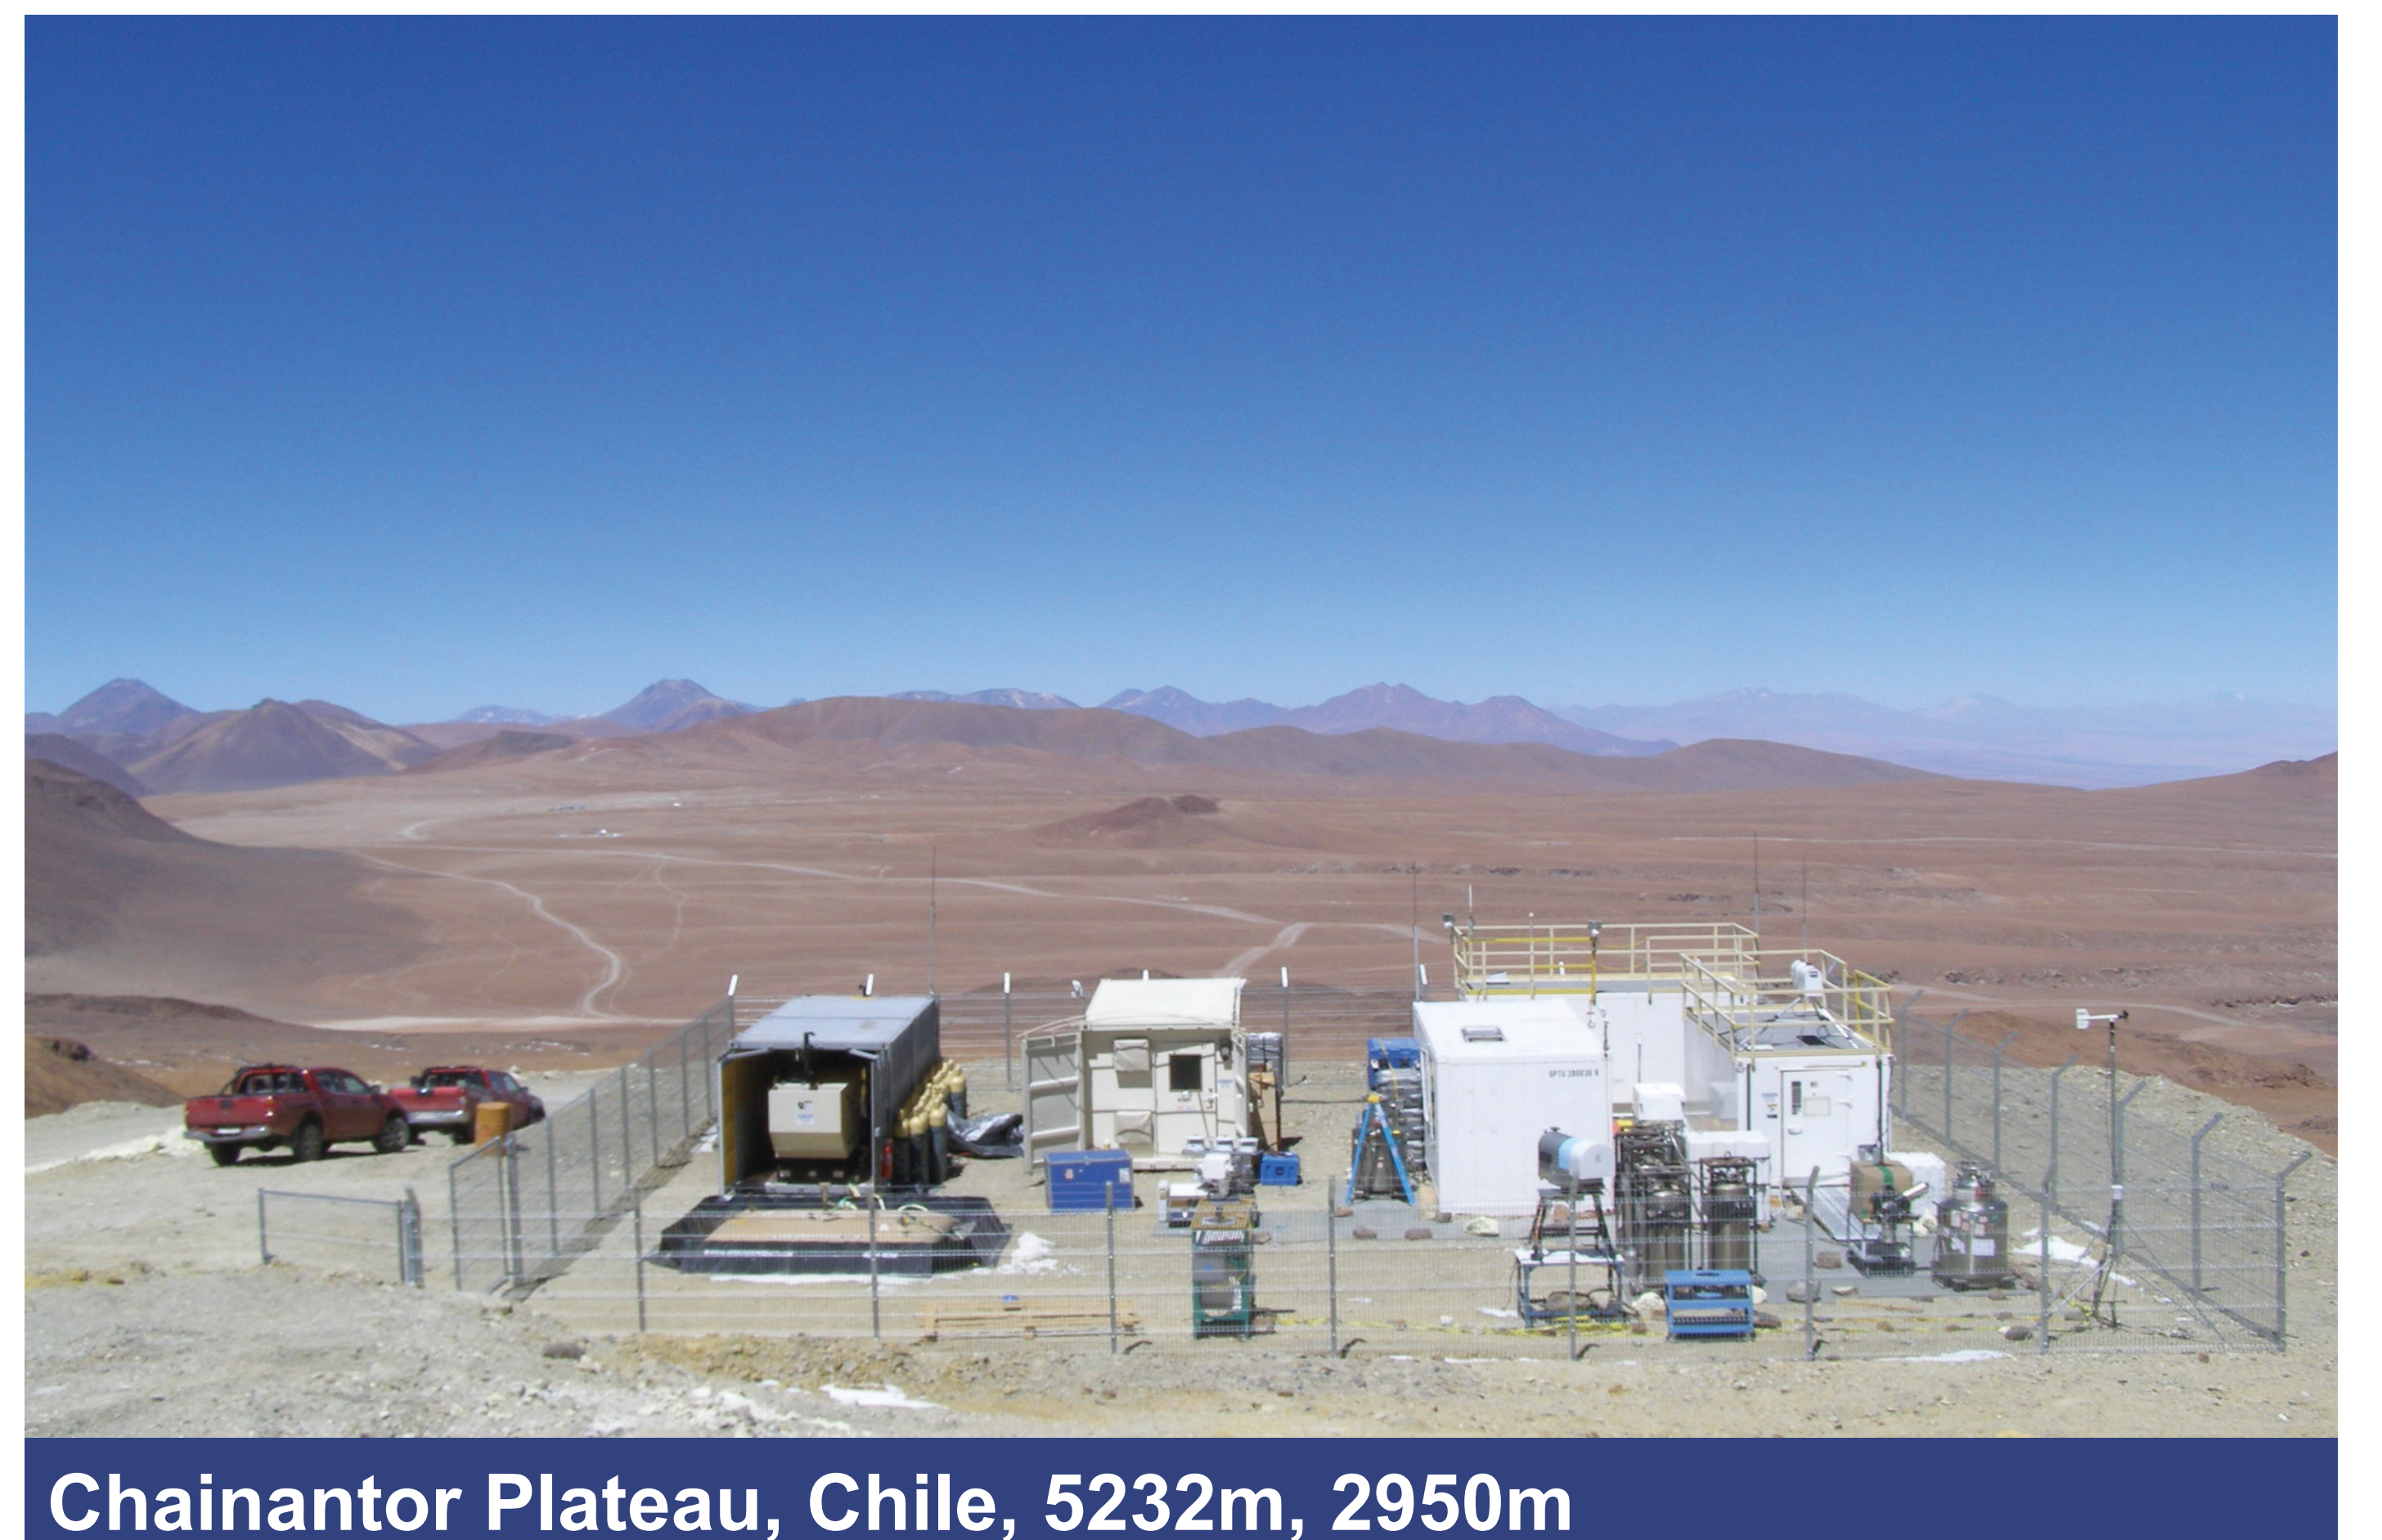

Pique du Midi, France, 2877m

Paranal Observatory, Chile, 2635m

Zugspitze Summit, Germany, 2950m

Summit Station, Greenland, 3210m

Chainantor Plateau, Chile, 5232m, 2950m